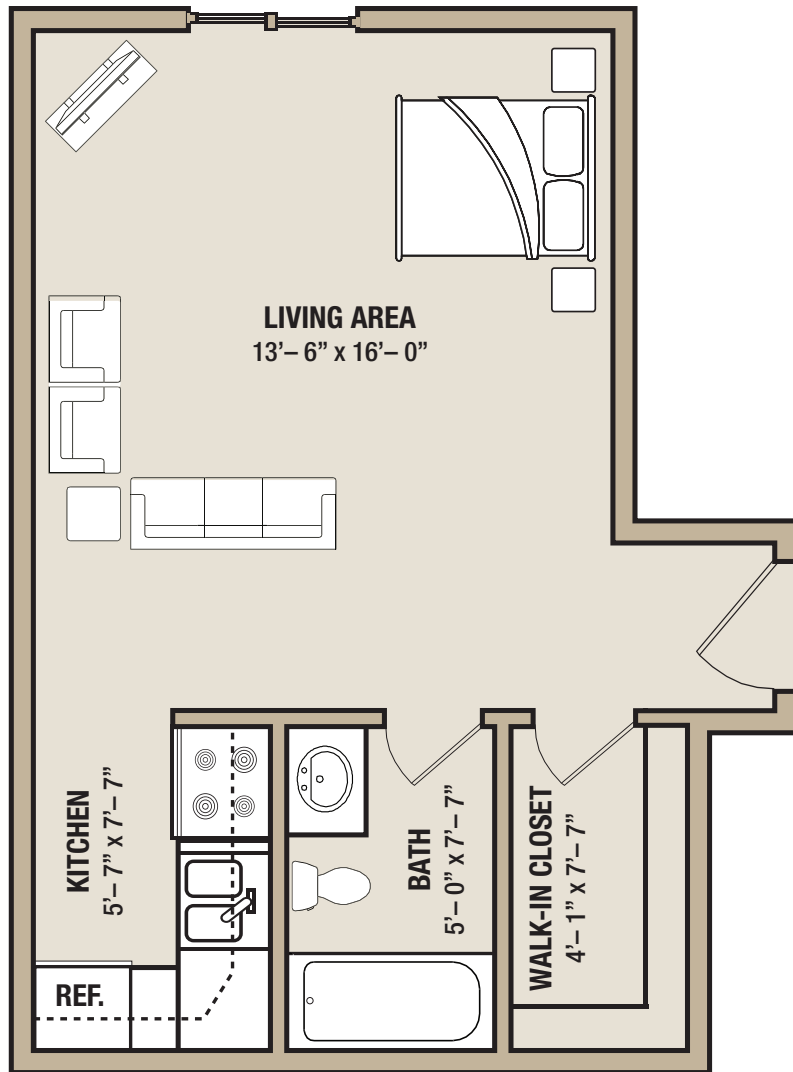

ParkView

APARTMENTS

Tilma

- Studio
- 375 sqft
- Heat Included
- Garages and Carports Available
- Air Conditioning
- Common Area Laundry
- Custom Cabinetry
- Intercom Entry System
- Private Covered Balcony or Patio