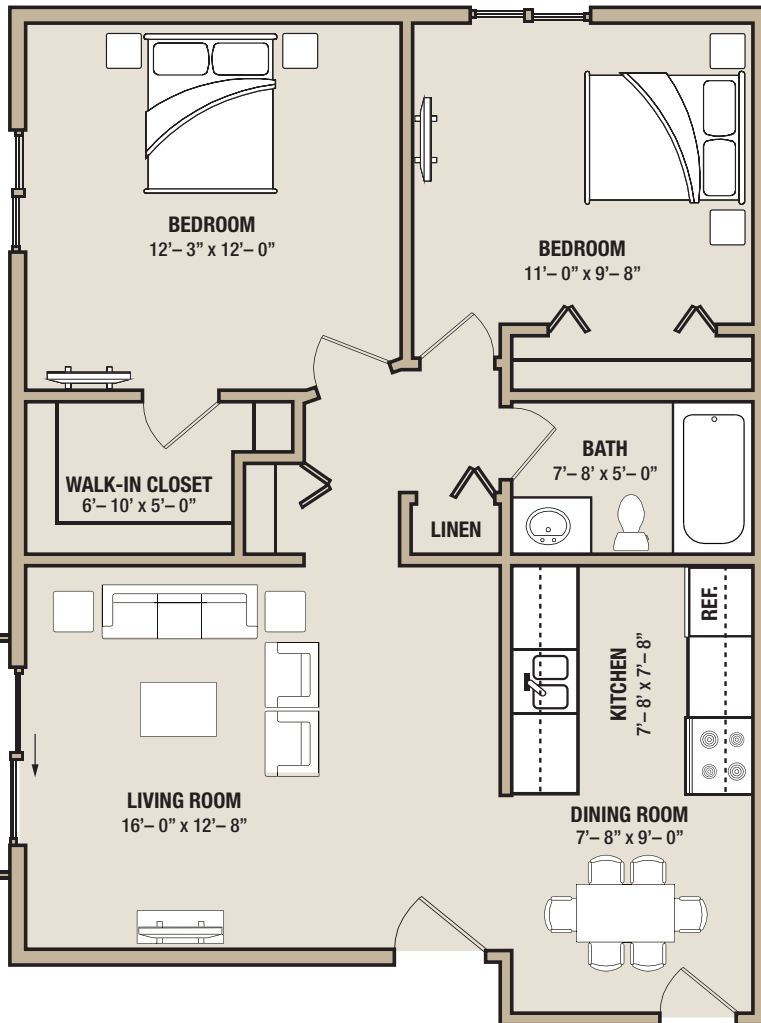

ParkView

APARTMENTS

Palmer

- 2 Bedroom / 1 Bath
- 830 sqft
- Heat Included
- Garages and Carports Available
- Air Conditioning
- Common Area Laundry
- Custom Cabinetry
- Intercom Entry System
- Private Covered Balcony or Patio