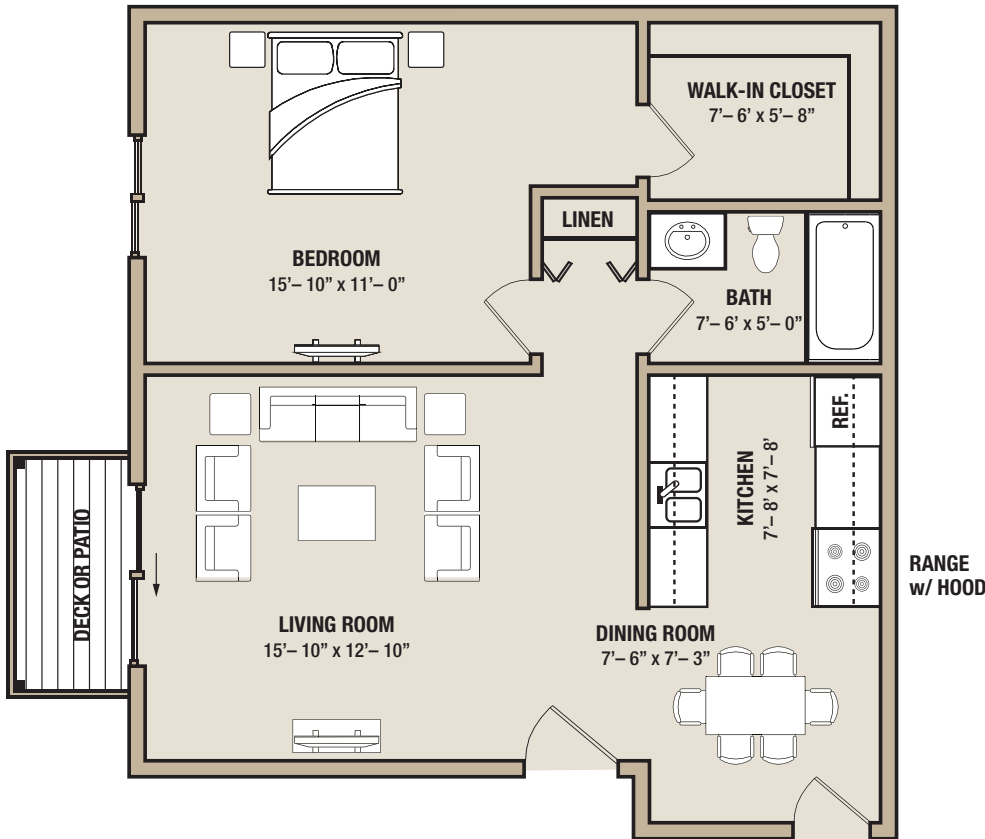

ParkView

APARTMENTS

Prairie

- 1 Bedroom / 1 Bath
- 605 sqft
- Heat Included
- Garages and Carports Available
- Air Conditioning
- Common Area Laundry
- Custom Cabinetry
- Master Bedroom Walk In Closet
- Intercom Entry System
- Private Covered Balcony or Patio