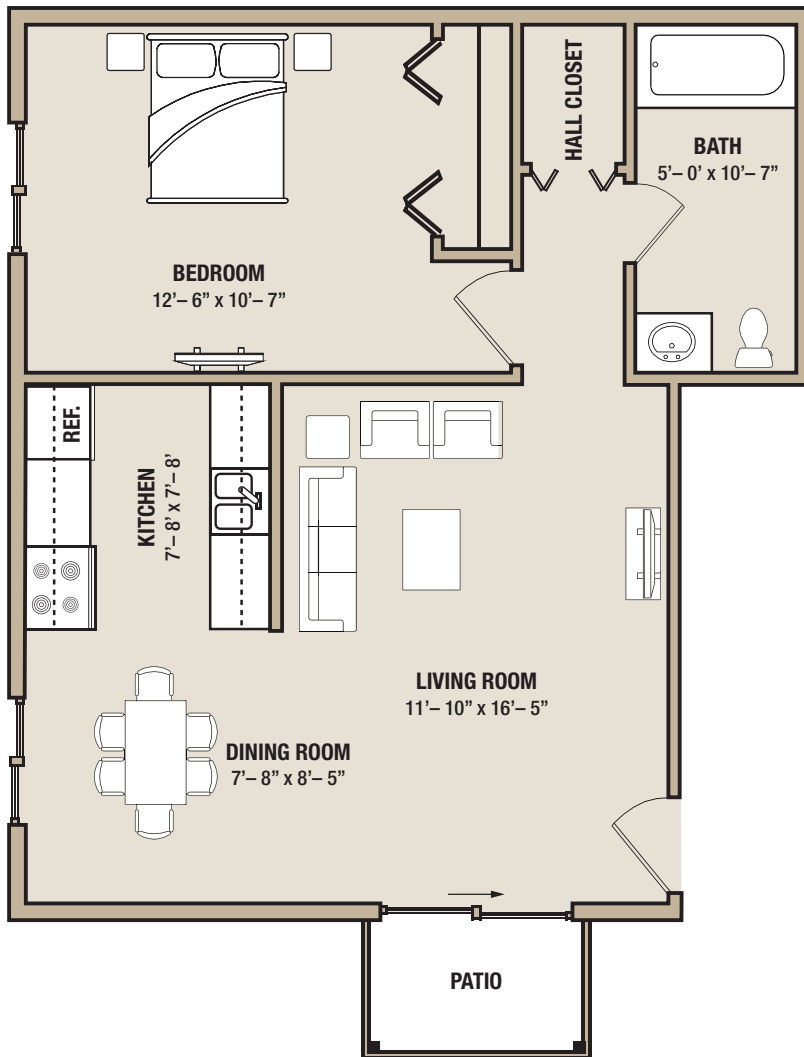

ParkView

APARTMENTS

Kimble

- 1 Bedroom / 1 Bath
- 611 sqft
- Heat Included
- Garages and Carports Available
- Air Conditioning
- Common Area Laundry
- Custom Cabinetry
- Intercom Entry System
- Private Covered Balcony or Patio