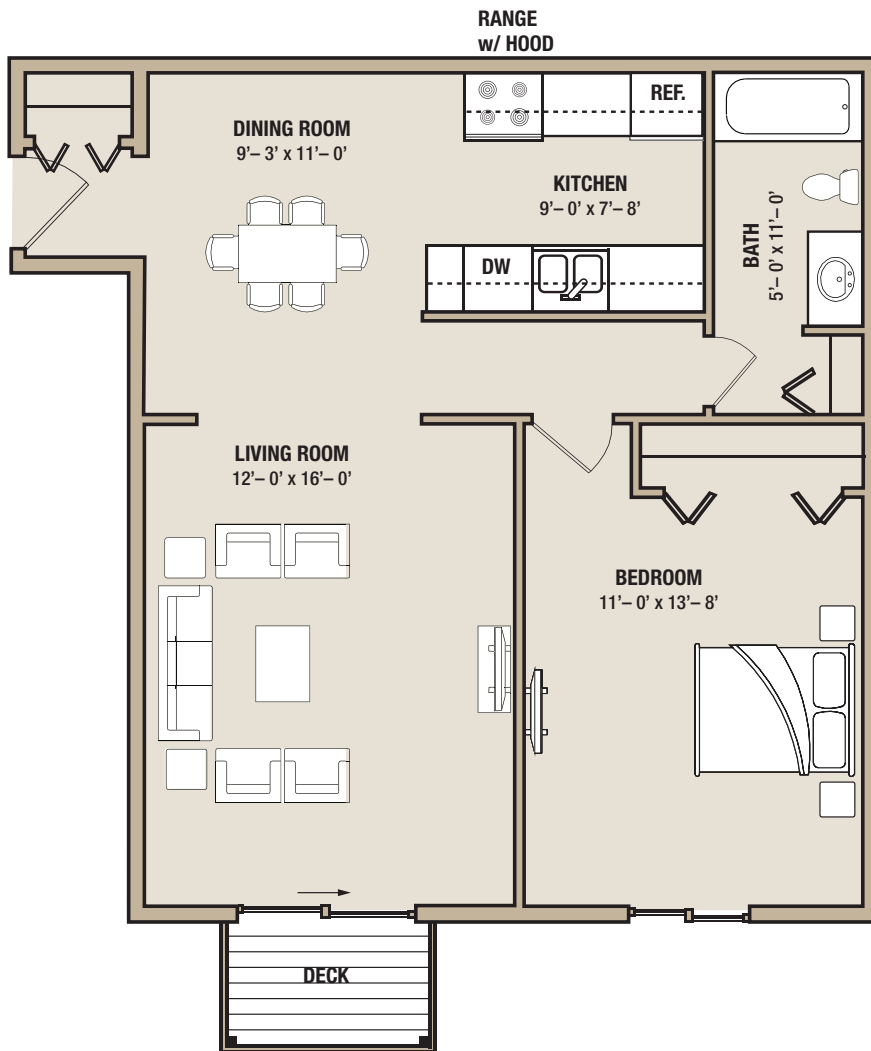

# ParkView

APARTMENTS

No outside deck on first floor.

## Hillcroft

- 1 Bedroom / 1 Bath
- 714 sqft
- Heat Included
- Garages and Carports Available
- Air Conditioning
- Common Area Laundry
- Custom Cabinetry
- Dishwasher
- Intercom Entry System
- Private Covered Balcony or Patio