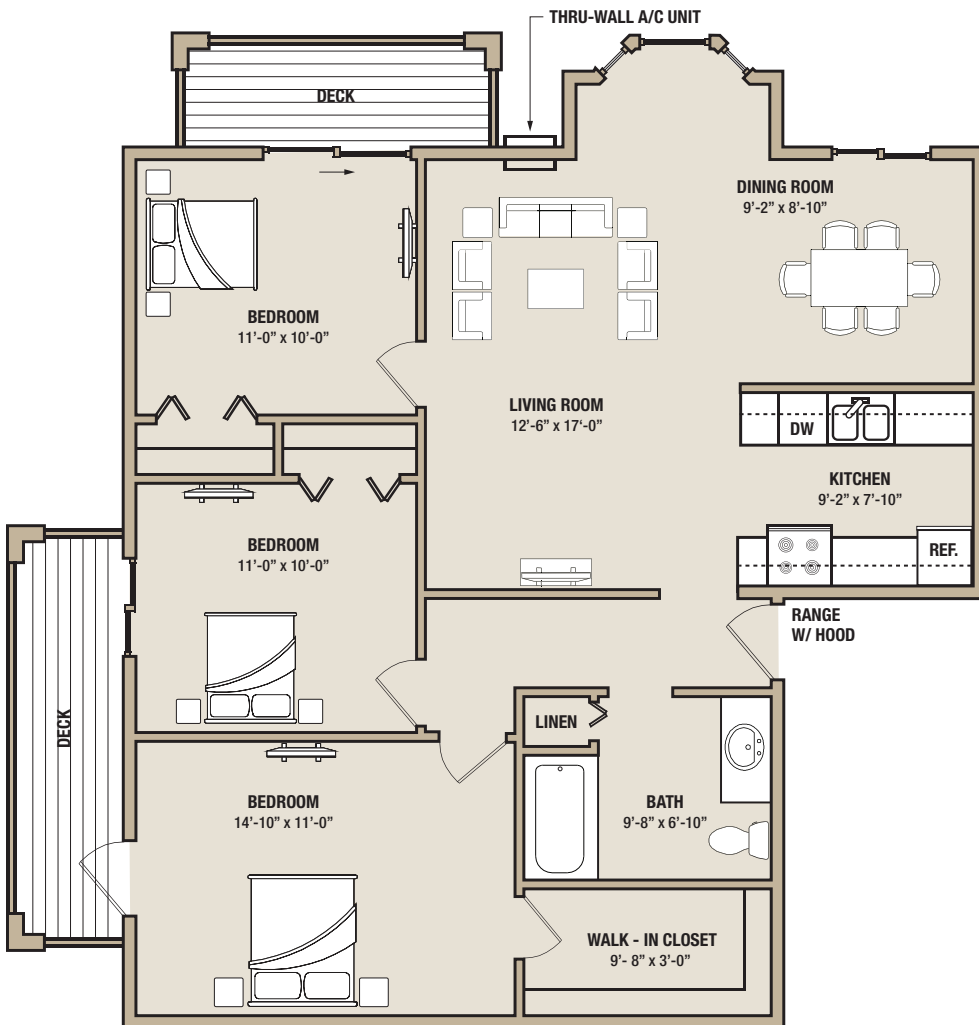

## Sawtooth

- 3 Bedroom / 1 Bath
- 1086 sqft
- Heat Included
- Garage Available
- Air Conditioning
- Common Area Laundry
- Custom Cabinetry
- Stainless Steel Appliances
- Dishwasher
- Built In Microwave
- Brickset Tile Backsplash
- Hardwood Grain Flooring
- Master Bedroom Walk In Closet
- Intercom Entry System
- Private Covered Balcony or Patio