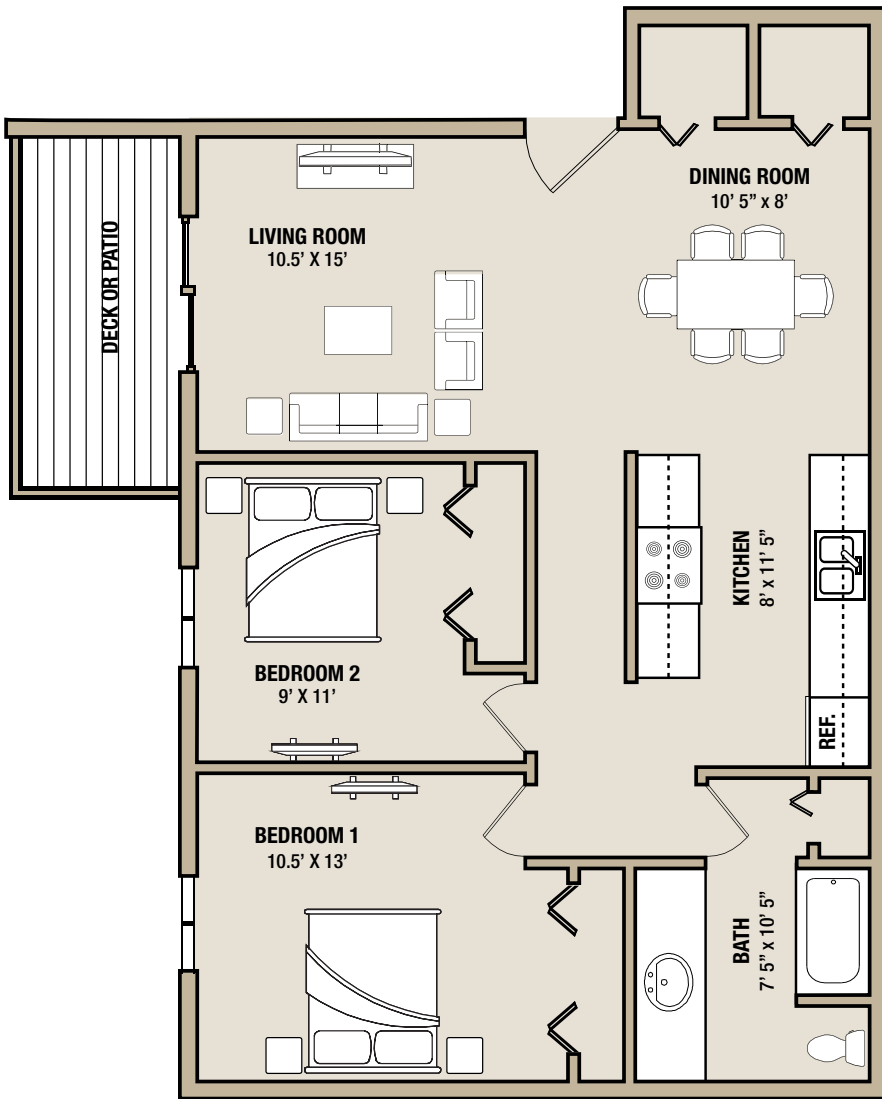

CORNER RIDGE

APARTMENTS

Broadmoor

- 2 Bedroom / 1 Bath Apartment
- 864 sqft
- Carports Available
- Air Conditioning
- Common Area Laundry
- Custom Cabinetry
- Black Appliances
- Dishwasher
- Built In Microwave
- Brickset Tile Backsplash
- Hardwood Grain Flooring
- Intercom Entry System
- Private Balcony or Patio