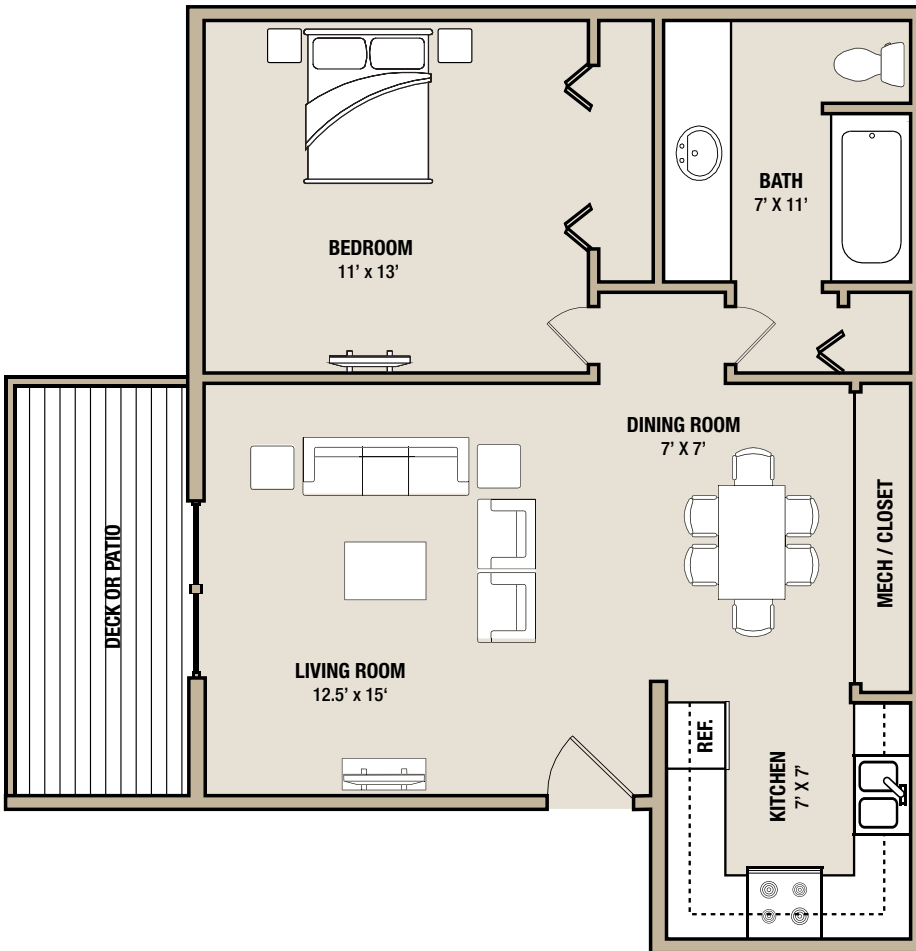

CORNER RIDGE

APARTMENTS

Patterson

- 1 Bedroom / 1 Bath Apartment
- 575 SQFT
- Carports Available
- Air Conditioning
- Common Area Laundry
- Custom Cabinetry
- Black Appliances
- Dishwasher
- Built In Microwave
- Brickset Tile Backsplash
- Hardwood Grain Flooring
- Intercom Entry System
- Private Balcony or Patio